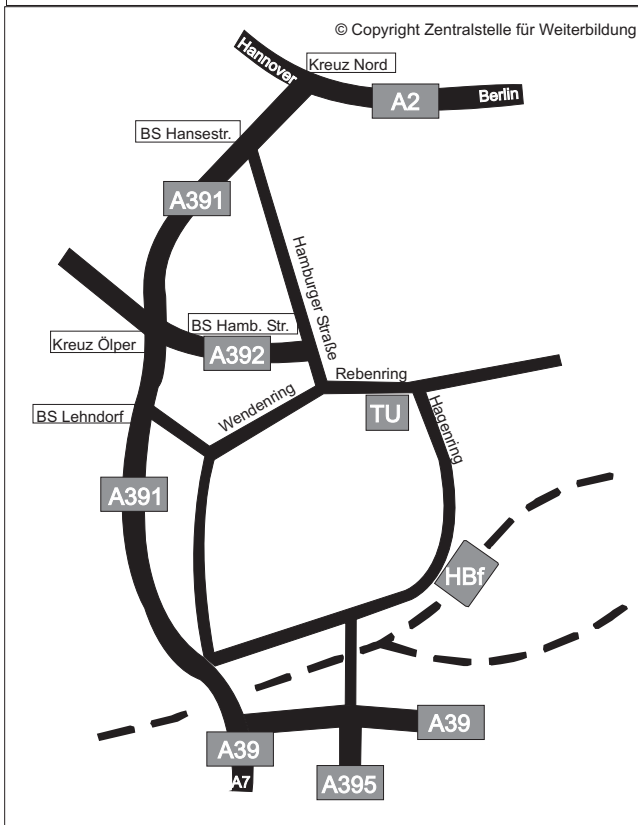

Travel-Information

TU Braunschweig

Pockelsstr. 11

by train

arrival at railway station Braunschweig, then

taxi: TU Braunschweig, Pockelsstraße 11

bus: No. 419 or No. 429
to bus-stop "Pockelsstraße"

street-train: No. 2 to train-stop "Mühlenpfordtstraße"

by car

A2, Abfahrt BS Nord » A391 » A392, Abfahrt
Hamburger Straße

A7 » A39 » A391, Abfahrt BS Lehndorf