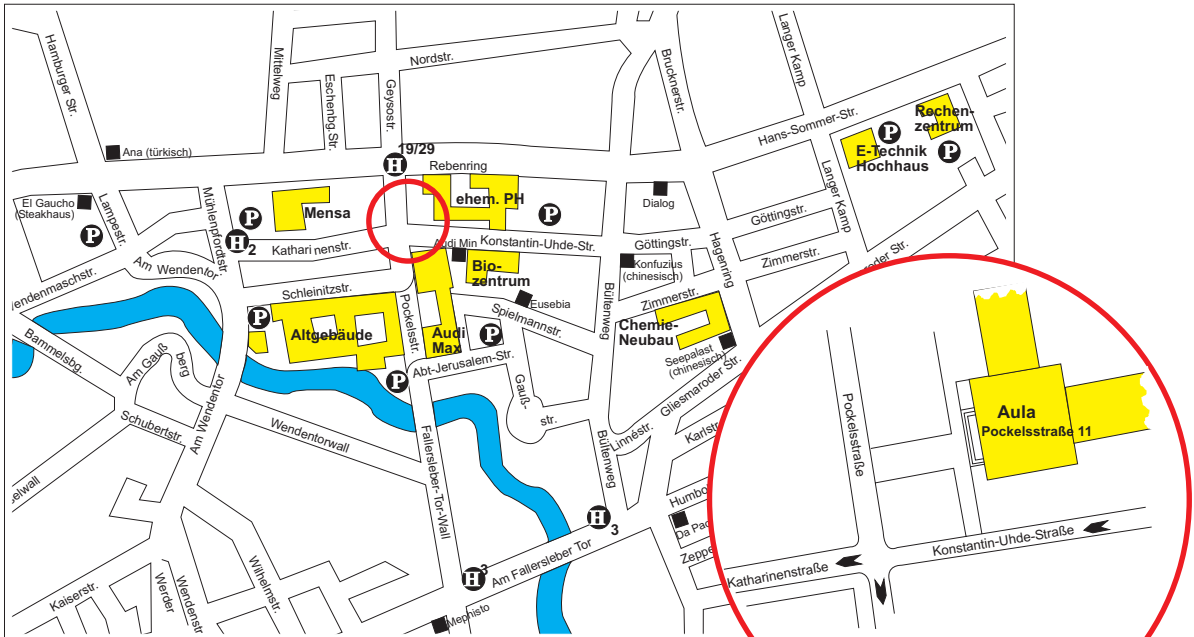

Travel-Information

TU Braunschweig

Pockelsstr. 11

by train

arrival at railway station Braunschweig, then

taxi: TU Braunschweig, Pockelsstraße 11

bus: No. 419 or No. 429
to bus-stop "Pockelsstraße"

street-train: No. 2 to train-stop "Mühlenpfordtstraße"

by car

A2, Abfahrt BS Nord » A391 » A392, Abfahrt
Hamburger Straße

A7 » A39 » A391, Abfahrt BS Lehndorf